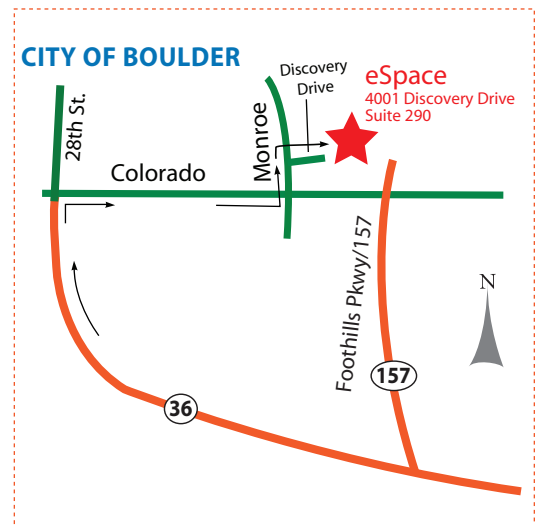

4001 Discovery Drive
Suite 290
Boulder, CO 80303

Driving Directions to eSpace from Denver International Airport:

Most Direct Route:

- Take Pena Blvd. from the Airport to E-470 North (Toll Road), [Exit #6B] toward Fort Collins. (3 miles)
- Merge onto E-470 North (Portions Toll Road). (18.0 miles)
- E-470 N becomes Northwest Parkway West (Portions Toll Road). (9.4 miles)
- Take the ramp onto US-36 W (6.3 mi)
- Exit onto CO-157 N/Foothills Pkwy toward Cu Stadium (2.0 mi)
- Turn left at Colorado Ave (0.2 mi)
- Turn right at Monroe (289 ft)
- Turn right at 4001 Discovery Drive (102 ft)

Alternate Route without Tolls:

- From DIA, drive west on Pena Blvd. to I-70 West. (12 miles)
- Take I-70 West to I-270 West. (Exit #279) (12 miles)
- Merge onto US-36 West. (look for Ft. Collins sign) (16.7 miles)
- Continue on US-36 W (17.9 mi)
- Exit onto CO-157 N/Foothills Pkwy toward Cu Stadium (2.0 mi)
- Turn left at Colorado Ave (0.2 mi)
- Turn right at Monroe (289 ft)
- Turn right at 4001 Discovery Drive (102 ft)

DIRECTIONS FROM BOULDER