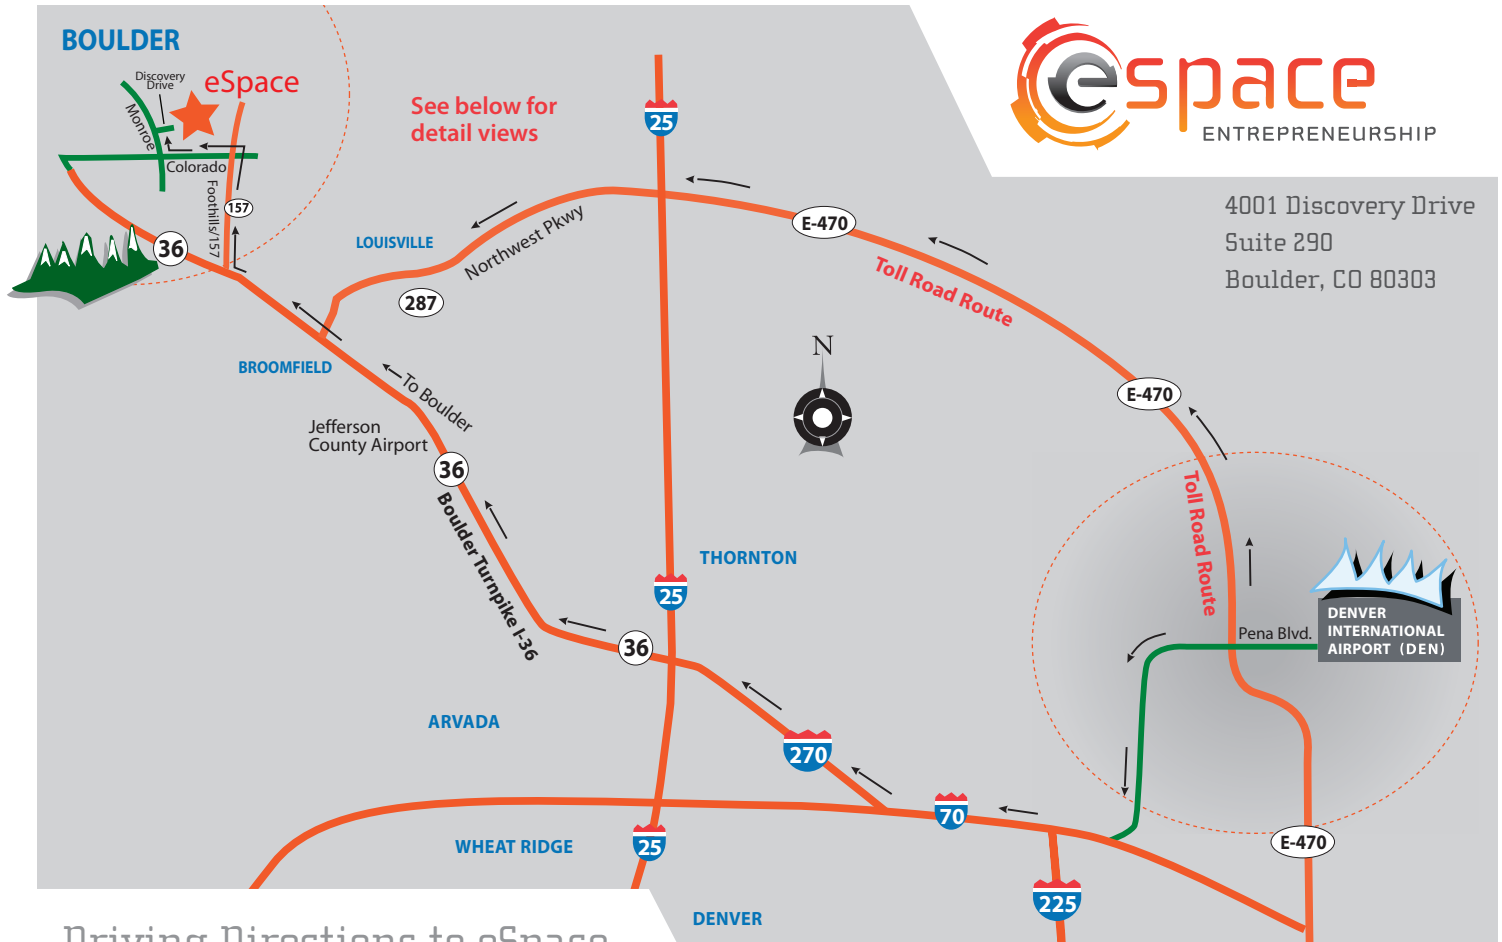

4001 Discovery Drive
Suite 290
Boulder, CO 80303

Driving Directions to eSpace from Denver International Airport:

Most Direct Route:

- Take Pena Blvd. from the Airport to E-470 North (Toll Road), [Exit #6B] toward Fort Collins. (3 miles)
- Merge onto E-470 North (Portions Toll Road). (18.0 miles)
- E-470 N becomes Northwest Parkway West (Portions Toll Road). (9.4 miles)
- Take the ramp onto US-36 W (6.3 mi)
- Exit onto CO-157 N/Foothills Pkwy toward Cu Stadium (2.0 mi)
- Turn left at Colorado Ave (0.2 mi)
- Turn right at Monroe (289 ft)
- Turn right at 4001 Discovery Drive (102 ft)

Alternate Route without Tolls:

- From DIA, drive west on Pena Blvd. to I-70 West. (12 miles)
- Take I-70 West to I-270 West. (Exit #279) (12 miles)
- Merge onto US-36 West. (look for Ft. Collins sign) (16.7 miles)
- Continue on US-36 W (17.9 mi)
- Exit onto CO-157 N/Foothills Pkwy toward Cu Stadium (2.0 mi)
- Turn left at Colorado Ave (0.2 mi)
- Turn right at Monroe (289 ft)
- Turn right at 4001 Discovery Drive (102 ft)

DIRECTIONS FROM BOULDER